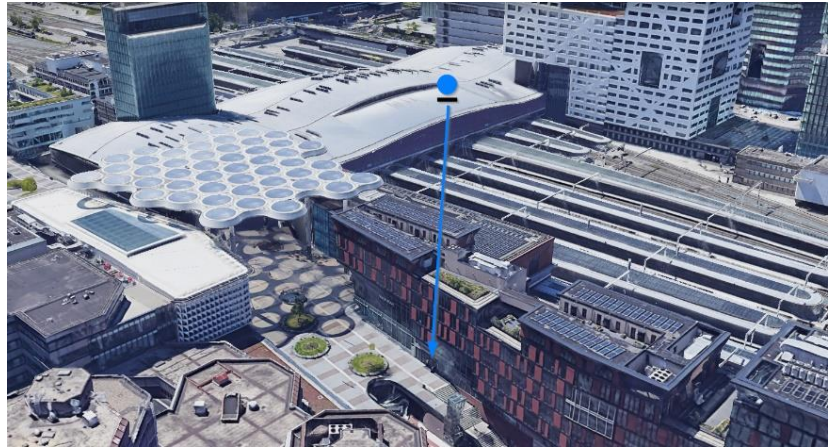

Groendus travel directions

Groendus is situated within the office complex of [Creative Valley](#)

VISITING ADDRESS

Stationsplein 32
3511 ED Utrecht

CONTACT

+31 (0)85 – 130 73 00
info@groendus.nl

PUBLIC TRANSPORT

Creative Valley is located immediately next to Utrecht Central Station on the City Centre side. Inside the railway station, follow the signs to the City Centre (Centrum). As soon as you exit the station building, you will find yourself beneath the bulb roof on the Stationsplein square. The entrance to Creative Valley is located to the right of the Albert Heijn supermarket, opposite Boots Pharmacist. Our entrance:

PARKING

Visitors can park at:

Moby Park (Knipstraat 1, 3511 SX Utrecht): Only possible if you [please book in advance!](#)

Walking route parking Moby Park:

1 = entrance and exit parking Moby Park
2 = entrance Groendus